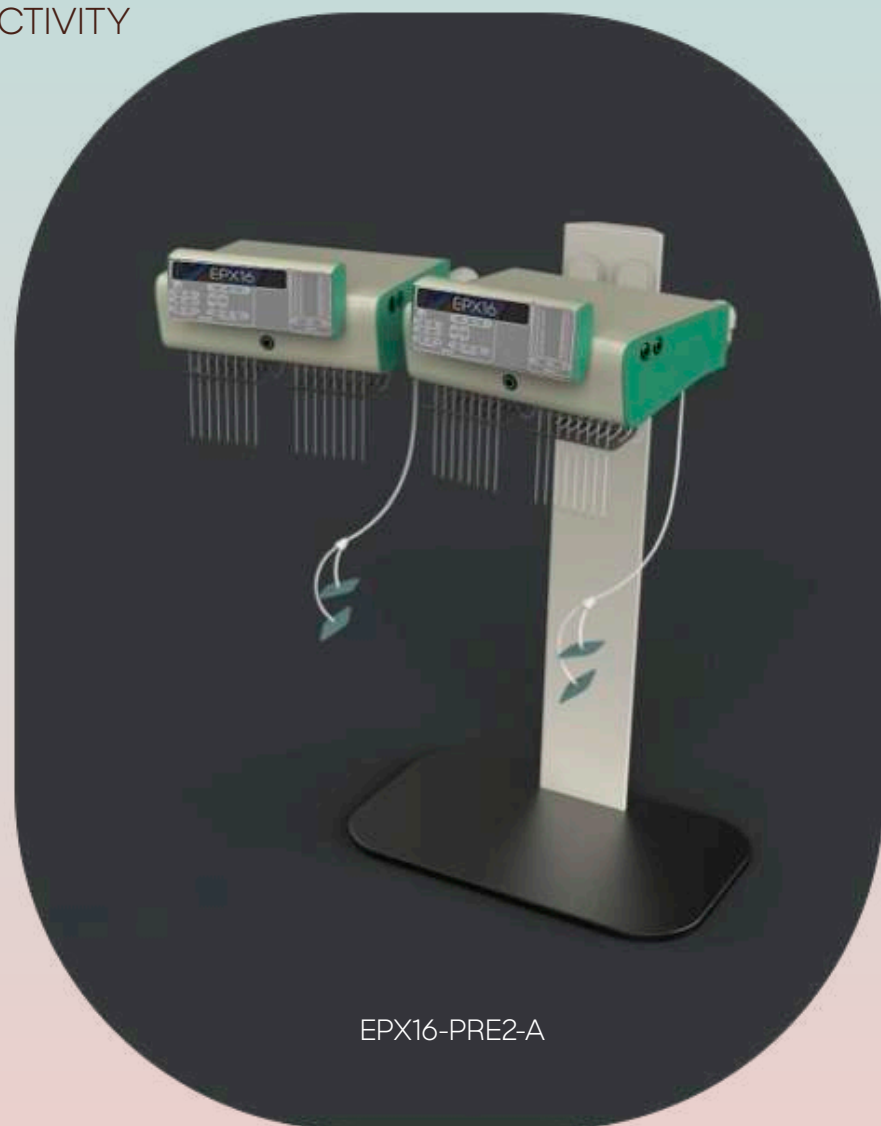

THE BHHF SYSTEM™ EPX16

PRE-ORDER THE FUTURE OF
GALVANIC ELECTROLYSIS

beverlyhillshairfree.com

pros@beverlyhillshairfree.com

THE BHHF SYSTEM™

THE BHHF SYSTEM™

EPX16

- NEXT-GENERATION 16 PROBE DIGITALLY CONTROLLED GALVANIC EPILATOR
- COMPACT 12-INCH WIDE (30CM) UNIT WITH BUILT-IN SWAPPABLE WIRE RACKS
- TWO 16-PROBE UNITS MAY BE CONNECTED INTO A 32-PROBE UNIT
- CARDIAC ANODE PADS, DUAL REDUNDANT ANODES
- SMOOTH CURRENT CONTROL - NO CURRENT SPIKES
- TOUCHSCREEN CONTROLS WITH BUILT-IN TREATMENT PLAN MANAGEMENT
- BATTERY BACKUP IN CASE OF POWER OUTAGES
- WIDE SELECTION OF ACCESSORIES, SUPPLIES AND TRAINING OPPORTUNITIES
- BUILT-IN DIAGNOSTICS AND SUPPORT WITH WI-FI CONNECTIVITY

TWO EPX16 UNITS SHOWN WITH OPTIONAL COMPONENTS.
THIS IS AN ILLUSTRATION OF A PRE-PRODUCTION MODEL,
SPECIFICATIONS AND FEATURES ARE SUBJECT TO CHANGE.
© 2022 ELECTROLOGYTECH INC. PATENT PENDING.

EPX16-PRE2-A